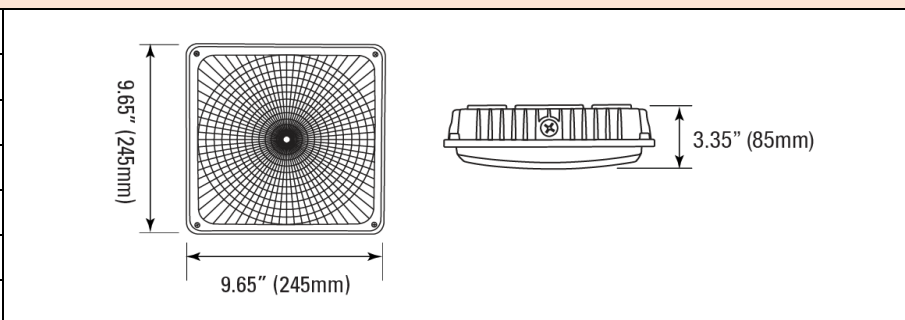

Version	2.0	Date	8/21/18
Prepared By	JC		

**PRODUCT SPECIFICATION**

<b>Category</b>	Slim Canopy
<b>Item Number</b>	7564
<b>Stock Code</b>	LED-FXSCM70/50K/BK-SEN
<b>Mounting</b>	Ceiling
<b>Housing Color</b>	Black

PHOTOMETRIC CHARACTERISTICS			
Lumen (lm)	5,900	CCT (K)	5000K
Efficacy (lm/w)	84	Beam Angle (°)	140°
CRI	>70		

GENERAL CHARACTERISTICS	
Operating Temperature (°F)	-22°F ~ 113°F
Storage Temperature (°F)	-40°F ~ 140°F
IP Rating	IP65
Rated Life (Hrs)	50,000
Warranty (Yrs)	5

ACCESSORIES		
Item #	Stock Code	Description

**PRODUCT DIMENSIONS**

Width- in / (mm)	9.65"      245
Height- in / (mm)	3.35"      85
Depth- in / (mm)	9.65"      245
EPA (ft²)	-
Weight (lbs)	6.6
Mounting Height (ft)	-
Cable Length (ft)	-